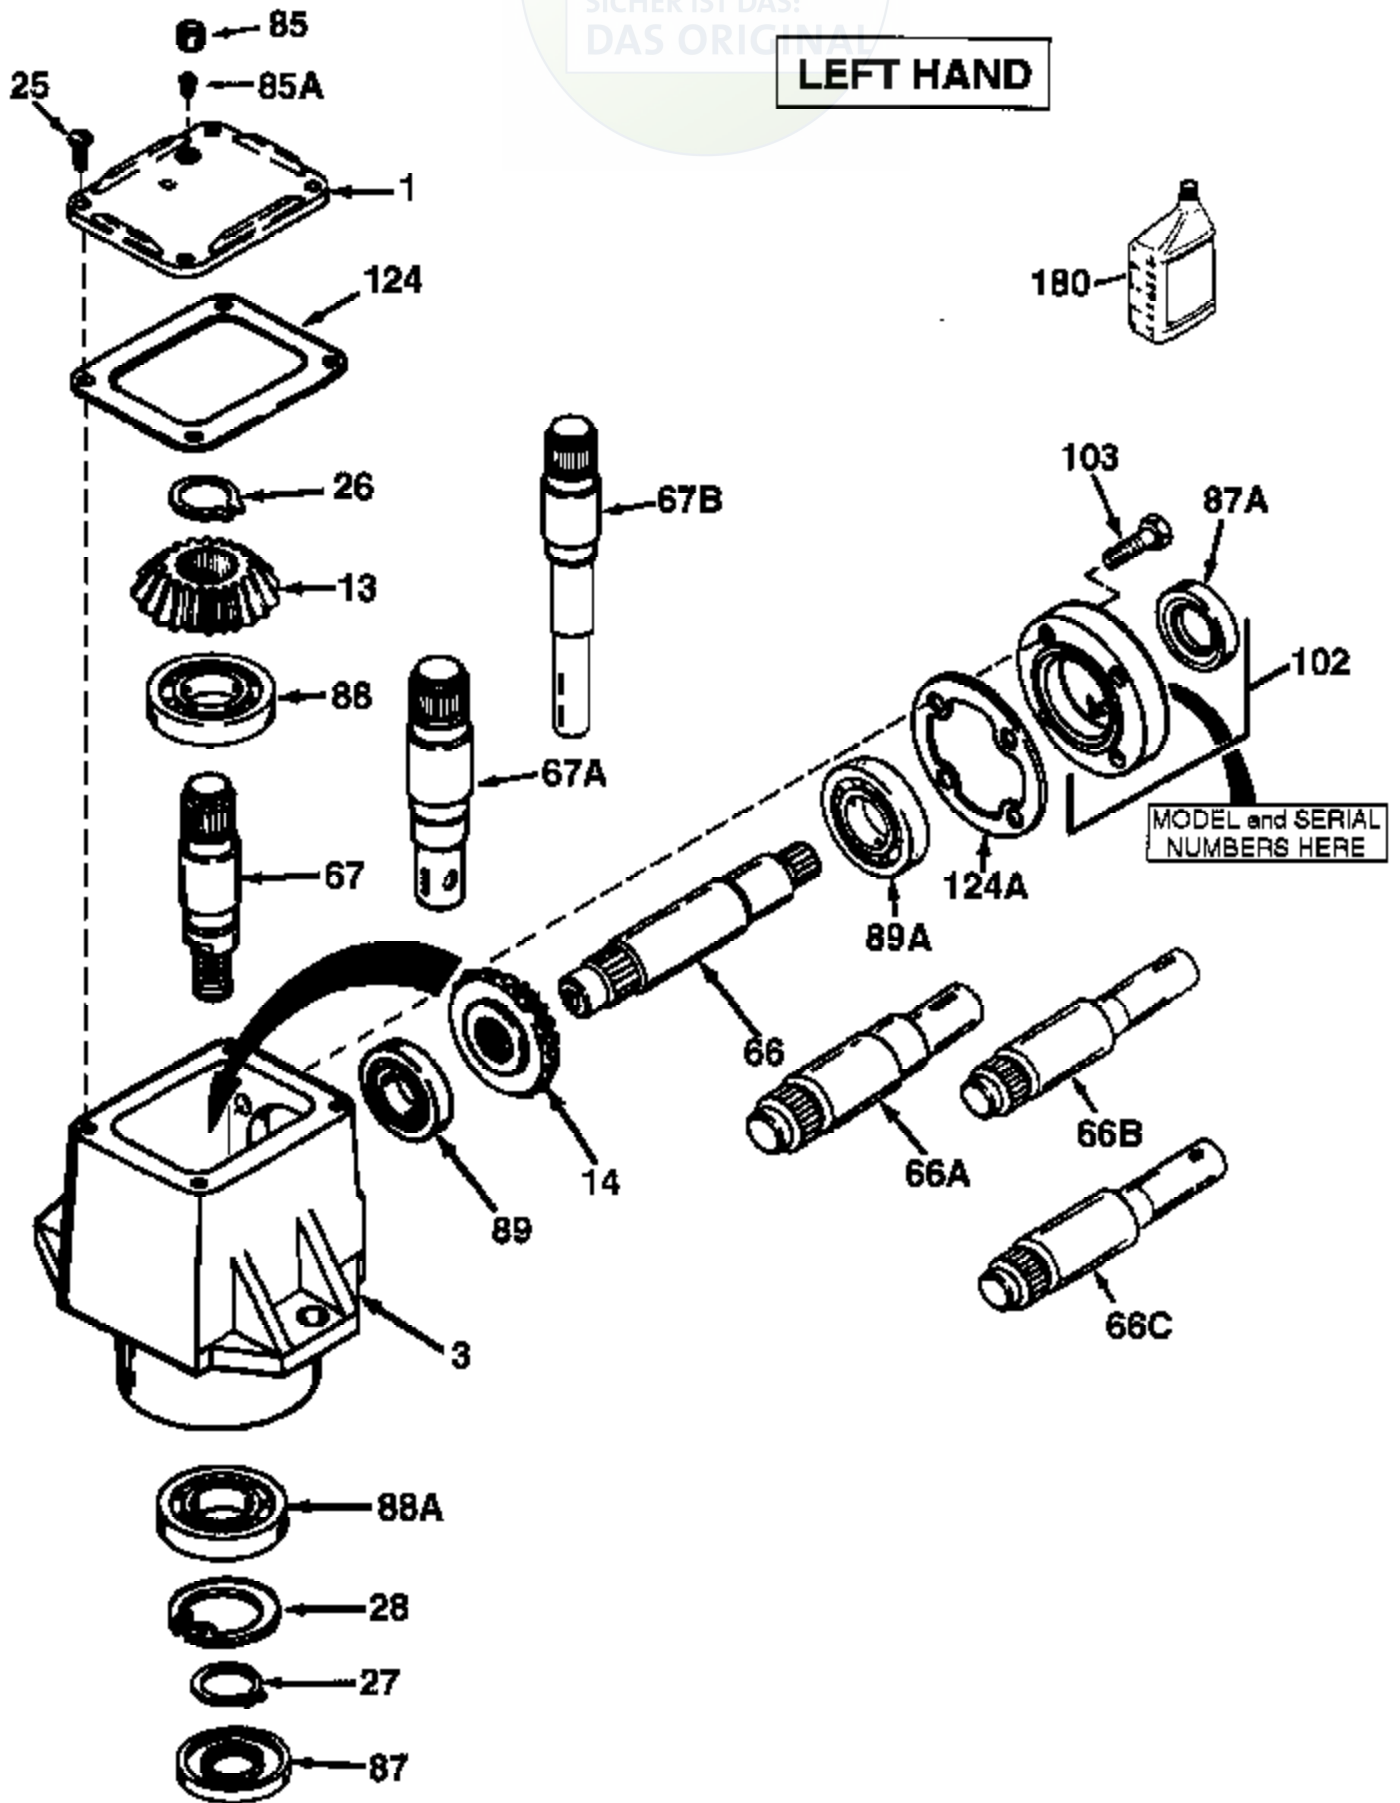

JOIST

SICHER IST DAS:
DAS ORIGINAL

LEFT HAND

Ref #	Part Number	Qty	Description
	794328A		Left Hand Head Assembly (Incl. 1 thru 124A)
1	772067		Cover
3	770026A		Right Angle Drive Housing
13	778101A		Miter Gear (17 teeth) (7/8" ID)
25	792025		Screw, 10-24 x 1/2"
26	788018		Retainer Ring
27	788019		Retainer Ring
28	792119		Snap Ring
66	776041		Input Shaft (4-31/64" long)
67	776042		Output Shaft (4-21/64" long)
85	792039		Pipe Plug, 1/8-27 (countersunk headle ss)
87	788029		Oil Seal
87A	788031	1000-1000-002	Oil Seal Page 2 of 2
88	780034	Peerless	Ball Bearing
89	780024		Ball Bearing
102	786029		Retainer Cap & Seal (Incl. 87A & 103)
103	792026		Screw, 1/4-20 x 7/8"
124	788028		Cover Gasket
124A	788030B		Cap Gasket
180	730229A		Gear Oil 80W90